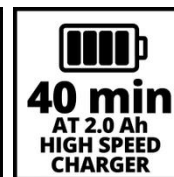

Features & Benefits

- Battery system - Power X-Change
- Battery charge level indicator with 3 LEDs
- Batteries can be used for other Power X-Change products
- System high-speed chargers included
- Dead man's safety switch
- Infinitely adjustable second handle
- Telescopic long handle, infinitely adjustable
- Replaceable brushes (1x nylon and 1x steel included)
- Guide wheel
- Soft grip

Technical Data

- Diameter of brush 100 mm
- Idle speed 1200 min⁻¹
- Accumulator 2000 mAh | Li-Ion

Logistic Data

- Product weight (kg) 2.4
- Gross weight (kg) 3.7
- Dimensions single packaging 855 x 200 x 120 mm
- Pieces per export carton 4 Pieces
- Gross weight of export carton 15.4 kg
- Dimensions export carton 1000 x 420 x 280 mm
- Container quantity (20"/40"/40"HC) 898 | 1728 | 2160