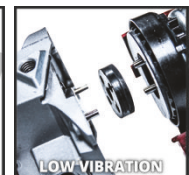

Technical Data

- Disc size 125 mm
- No-load speed (idle speed) Max. 8500 min⁻¹
- Max. cutting depth 33 mm