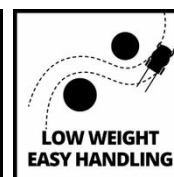

Einhell

CLASSIC

Petrol Lawn Mower

GC-PM 40/2 S

Item No.: 3404823

Ident No.: 21011

Bar Code: 4006825665260

The Einhell GC-PM 40/2 S petrol lawn mower is a powerful lawn mower recommended for lawns up to 1,000 m² in size. You can engage and disengage power to the rear wheels. You decide whether and when you need additional assistance. The petrol lawn mower from Einhell has a central 7-level cutting height adjustment facility for settings of 25 to 75 millimeters. The ergonomic folding long handle makes it more comfortable to work with and also makes it easier to stow away. The large grass catch basket has a fill level indicator and two emptying handles, and the attractive and sturdy plastic housing is very light in weight and offers impressive maneuverability.

Features & Benefits

- 1 cylinder Einhell 4-stroke engine (OHV)
- Disengageable rear-wheel drive
- Central cutting height adjustment, 7 levels
- Elegant, sturdy plastic housing for excellent maneuverability
- Low weight for good maneuverability
- Catch basket with filling level indicator and 2 emptying handles
- Ergonomic folding long handle
- Recommended for lawn areas up to 1,000 m²

Technical Data

- Engine	four-stroke, air cooled
- Engine displacement	132 cm³
- Power	2 kW
- Working speed	2900 min⁻¹
- Capacity of fuel tank	0.9 L
- Cutting width	40 cm
- Cutting height adjustment	7 | 25 mm - 75 mm | central
- Capacity of catch bag	45 L
- Wheel diameter front	178 mm
- Wheel diameter rear	203 mm

Logistic Data

- Product weight	21.2 kg
- Gross weight single packaging	22.5 kg
- Dimensions single packaging	700 x 530 x 430 mm
- Pieces per export carton	1 Pieces
- Dimensions export carton	700 x 530 x 430 mm
- Container quantity (20"/40"/40"HC)	175 | 365 | 438