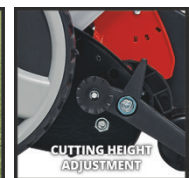

PERFECT CUTTING RESULT

Kein Nässe anwenden - Kein Ladegerät anwenden.
Nicht auf nassen Rasen - Nicht laden auf nassen Rasen.

CUTTING HEIGHT ADJUSTMENT