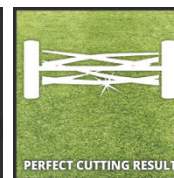

Features & Benefits

- Member of the Power X-Change family, 1x18V battery necessary
- Contactless, quiet and effortless cutting technology
- Ball bearing mowing spindle with 5 high-quality steel knives
- Precision-ground cutting knives of high-quality steel
- Quiet and environmentally-friendly
- Cutting results suitable for "golf course lawns"
- 4 stage cutting height adjustment 14-38 mm (14|23|32|38mm)
- Ergonomically formed, height-adjustable handlebar
- Removable 45 litre grass catch box
- Usable without PXC battery power (manual operation)
- Lawn-protecting wheels
- Adjustable rear-deflector (3 positions)
- Supplied without battery and charger (available separately)

PXC SUPPORT

PERFECT CUTTING RESULT

CUTTING HEIGHT ADJUSTMENT

ADJUSTABLE DEFLECTOR

Testergebnis
sehr gut (1,1)
Oberklasse

Kein Nässe anwenden - Kein Ladegerät anwenden.
Nicht auf nassen Rasen - Nicht laden auf nassen Rasen.