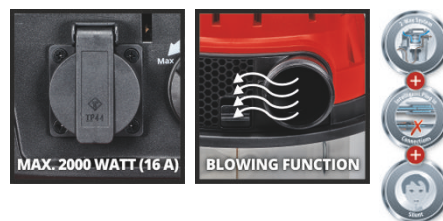

Technical Data

- Mains supply	220-240 V | 50/60 Hz
- Power	1400 W
- Suction power max.	220 mbar
- Vessel capacity	30 L
- Suction hose length	300 cm
- Suction hose diameter	36 mm
- Power cord length	500 cm
- Max. power of socket 230 V	2000 W
- Sound pressure level Lpa	72 dB (A)