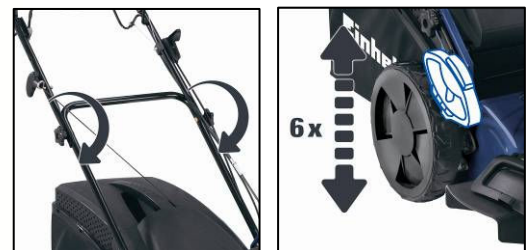

Einhell

BLUE

BG-PM 46 S HW Petrol Lawn Mower

Art.-No 34.007.70

Features

- Ergonomic guidance bar with soft grip (1)
- Guidance bar 3-settings height adjustable (2)
- 1 cylinder, 4-stroke-motor (3)
- Powder-coated sheet steel housing (4)
- Lawn comb (5)
- Throw off on the side (6)
- Mulch function by mulch adapter
- High wheeler (large ball bearing wheels) (7)
- Central cutting height adjustment (easy lifting system) (8)
- Half/Half grass collection bin (9) with filling level indication
- Start tension cable integrated at the guide rail (10)
- Space-saving storage by foldable guidance bar
- Detachable rear wheel drive
- Full crank shaft
- Recommended for surfaces up to 1,400 m²

Technical Data

- Motor: 1 cylinder, 4-stroke-motor
139 ccm
- Motor Power: **2.17 kW** (3.0 HP) with 2,800 rpm
- Working idle speed: 2,800 rpm
- Fuel: gasoline
- Tank volume: 1.5 liter
- Motor oil quantity: 0.5 liter
- Cutting width: 46 cm
- Collection bag volume: 65 ltrs.
- Central cutting height-adjustment: 6-fold (30 – 90 mm)
- Ignition: contact free
(start at the start tension cable)
- Product weight: 39 kg

Logistic Data

- Net weight: 39.7 kg
- Gross weight: 44.2 kg
- Packing dimensions: 835 x 565 515 mm
- Bar code: 4006825570083
- Sales unit: 1 pc

4 IN 1 FUNCTION

As special accessory available:

Spare knife
Einhell Grey