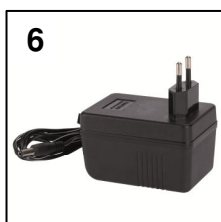

Einhell

RED

RG-CG 7.2/1 Li Cordless Grass-/ Shrub shear

Art.-No. 34.103.80

Features

- Li-Ion battery 7.2 V / 1,300 mAh
- Safety switch (1)
- Grass cutting blade (2)
- Shrub cutting shear (3)
- Tool-less knife exchange (4)
- Ergonomic handle
- Laser cut knives (5)
- Incl. Charger (6)

Technical Data

- | | |
|--|-------------------|
| ■ Li-Ion battery: | 7.2 V / 1,300 mAh |
| ■ Charging time: | 2 hours |
| ■ Power-on time: | max. 85 minutes |
| ■ Cutting width with grass cutting blade: | 85 mm |
| ■ Cutting length with shrub cutting blade: | 130 mm |
| ■ Cutting strength with shrub shear: | 8.0 mm |
| ■ Teeth space of shrub cutting shear: | 8.0 mm |
| ■ Product weight: | 0.65 kg |