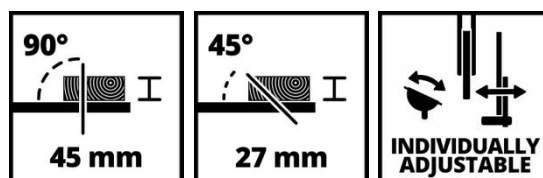

Logistic Data

- Product weight	10.5 kg
- Gross weight single packaging	13.5 kg
- Dimensions single packaging	562 x 477 x 390 mm
- Pieces per export carton	1 Pieces
- Gross weight export carton	13.5 kg
- Dimensions export carton	573 x 480 x 395 mm
- Container quantity (20"/40"/40"HC)	240 | 480 | 576