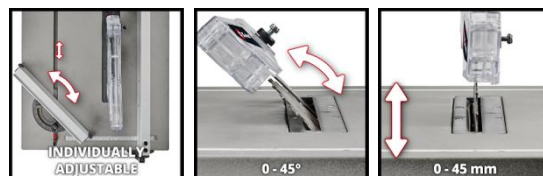

Einhell

CLASSIC

Table Saw

TC-TS 8

Item No.: 4340426

Ident No.: 21013

Bar Code: 4006825675566

The 1200-watt Einhell TC-TS 8 table saw is a compact tool for mobile applications working with wood, fibreboard and other materials. Precise mitre cuts are possible thanks to the angle stop (+/- 45°) and the height-adjustable saw blade, which can also be tilted up to 45°. The table saw is equipped with a rip fence with clamps on both sides and a connection for chip extraction to keep the work area cleaner. The carbide-tipped saw blade provides clean cutting performance. The bracket incorporated into the housing means the included push stick will always be within reach.

Features & Benefits

- Compact design for portable use
- Blade tilts up to 45°
- Adjustable vertical position of blade for improved safety
- Angle stop (+/- 45°) for easy mitre cuts
- Rip fence with clamping on both sides for precise cuts
- Push stick for safe working
- Robust worktable for precise cuts
- Chip extraction connection incorporated into housing to ensure clean work area
- Incl. 1x HM saw blade

Technical Data

- Mains supply	220-240 V 50 Hz
- Power	900 W
- Max. power (S6 S6%)	1200 W 40 %
- Idle speed	4800 min ⁻¹
- Saw blade	Ø210 x ø30 mm
- Number of saw teeth	24 Pieces
- Swiveling range of saw blade	45 °
- Max. cutting height at 45°	27 mm
- Max. cutting height at 90°	45 mm
- Height adjustment continuous	0-45 mm
- Diameter of suction adapter	36 mm
- Size of working table	525 x 440 mm