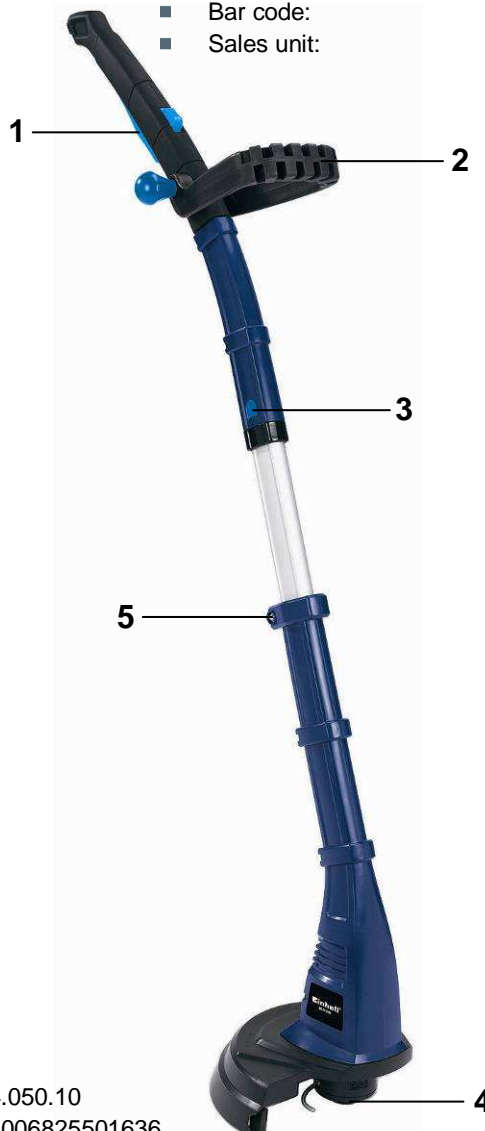

Einhell

BLUE

BG-ET 3725 Electric Lawn Trimmer

Art.-No. 34.011.90

For cutting grass in hard to get into zones, like along fences and walls, between and under bushes, everywhere the lawn mower cannot be used any longer or where the grass is already too high. With its strong universal motor the lawn trimmer is a practical helper to keep the garden tidy. The rotating nylon thread cuts the grass as neat as the knife of the lawn mower.

Features

- ON/Off switch (1)
- Comfortable twin-hand operation due to the additional handle (2)
- Engine head turnable 180° for easy cuts on vertical areas (3)
- Double line cutting feature (4)
- Guidance handle continuously telescopically (5)
- Sturdy universal motor
- Housing and additional handle made of impact resistant high quality plastics
- Cable strain relief
- Tipp-automatic

Technical Data

- Mains: 230 V ~ 50 Hz
- Power: 370 W
- Cutting circle : 250 mm
- Rotations: 12,000 rpm
- Nylon thread: Ø 1.2 mm
- Thread length: 9 m
- Product weight: 2.05 kg
- Gross weight: 2.5 kg
- Packing dimensions: 630 x 200 x 115 mm
- Bar code: 4006825 556070
- Sales unit: 4 pcs

As special accessory available:

Spare thread spool
Einhell Royal

Art.-No.: 34.050.10
Bar code: 4006825501636

Abbildungen können nicht im Serien-Lieferumfang enthaltenes Zubehör darstellen / Illustrations can contain accessories, which are not included in standard extent of delivery. Abbildungen ähnlich, produktionsbedingte Abweichung vorbehalten / Illustration similar (in design), production-wise modifications reserved.