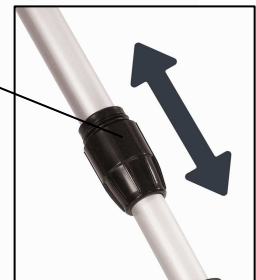

Einhell

BLUE

BG-CT 18 Li Cordless Grass Trimmer

Art.-No. 34.111.40

A multifunctional cordless grass trimmer warrants convenient handling without a power cable by his integral replaceable battery pack. The motor head can be rotated and tilted to enable easy cutting alongside vertical surfaces and the edges of lawns. With an infinitely adjustable telescopic long handle and adjustable additional handle for tireless working. Of particular convenience is the space-saving design. The overall positive impression is rounded off by the high-quality design of impact resistant plastic.

Features

- ON / OFF switch (1)
- Telescopic long handle, infinitely adjustable (2)
- The motor head can be rotated through 90° on both sides to enable you to cut alongside vertical surfaces and the edges of the lawn with ease (3)
- Removable guide wheels (4)
- Motor head can be adjusted to 3 angles (5)
- Flowerguard (6)
- Charger
- Lithium-Ion replaceable battery 18 V / 1,300 mAh
- Safety lock-off
- 12 pcs knives included

Technical Data

- Li-Ion battery: 18 V / 1,300 mAh
- Charging time: 3 – 5 hours
- Rotation speed: 8.000 rpm
- Operating time max.: 35 min
- Cutting circle: 260 mm
- Product weight: 2.5 kg

Logistic Data

- Net weight: 2.6 kg
- Gross weight: 3.4 kg
- Packing dimensions: 890 x 220 x 148 mm
- Bar code: 4006825 560381
- Sales unit: 4 pcs