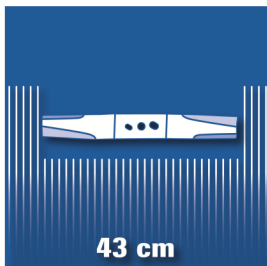

Einhell

BLUE

BG-EM 1743 HW Electric Lawn Mower

Art.-No.: 34.005.90

Features

- powerful carbon power motor
- Dead man's safety switch
- Cable strain relief
- Folding handle
- 6-level central height adjustment
- Grass protecting, large wheels (Highwheeler)
- Housing made of impact resistant, high quality plastics
- Grass collection box
- level indicator from the collection box
- Rear discharge with high filling rate of the grass collection box
- Recommended for lawn area up to 700 m²

Technical data

- Mains: 230 V ~ 50 Hz
- Power: 1,700 W
- Cutting width: 43 cm
- Cutting height adjustment: 6-levels (20 to 70 mm)
- Volume grass collection box: 52 litres
- Rear wheel-Ø: 235 mm
- Front wheel-Ø: 170 mm
- Product weight: 14 kg

Logistic data

- Net weight: 14 kg
- Gross weight: 16.8 kg
- Packing dimensions: 770 x 533 x 374 mm
- Bar code: 4006825572940
- Sales unit: 1 pc

43 cm

**CENTRAL HEIGHT
ADJUSTMENT**

As special accessory available:

Spare knife
Einhell Grey

Art.-No.: 34.056.10
Bar code: 4006825541038