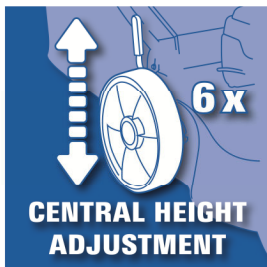

Einhell

BLUE

BG-EM 1743 HW Electric Lawn Mower

Art.-No.: 34.005.90

Features

- powerful carbon power motor
- Dead man's safety switch
- Cable strain relief
- Folding handle
- 6-level central height adjustment
- Grass protecting, large wheels (Highwheeler)
- Housing made of impact resistant, high quality plastics
- Grass collection box
- level indicator from the collection box
- Rear discharge with high filling rate of the grass collection box
- Recommended for lawn area up to 700 m²

Technical data

- Mains: 230 V ~ 50 Hz
- Power: 1,700 W
- Cutting width: 43 cm
- Cutting height adjustment: 6-levels (20 to 70 mm)
- Volume grass collection box: 52 litres
- Rear wheel-Ø: 235 mm
- Front wheel-Ø: 170 mm
- Product weight: 14 kg

Logistic data

- Net weight: 14 kg
- Gross weight: 16.8 kg
- Packing dimensions: 770 x 533 x 374 mm
- Bar code: 4006825572940
- Sales unit: 1 pc

43 cm

**CENTRAL HEIGHT
ADJUSTMENT**

As special accessory available: