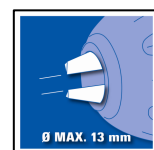

Einhell

BLUE

BT-ID 650 E Impact Drill

Art.-No. 42.586.58

Features

- Quick chuck (1)
- Reverse switch drilling / hammer drilling (2)
- Electronic speed regulation with pre-selection settings (3)
- Right / left turn (4)

Standard accessories

- Additional handle (5)
- Metal depth gauge (6)

Technical Data

- Mains: 230 – 240 V ~ 50 Hz
- Power: 650 W
- Idle speed: 0 – 2,800 min⁻¹
- No. of impacts: 0 – 44,800 min⁻¹
- Drilling capacity (wood/ concrete/ metal): 25 / 13 / 10 mm
- Product weight: 1.8 kg

Logistic Data

- Net weight: 2.0 kg
- Gross weight: 2.2 kg
- Packing dimensions: 275 x 230 x 70 mm
- Bar code: 4006825 544220
- Sales unit: 10 pcs

As special accessories available:

Drill and bit set
70 parts