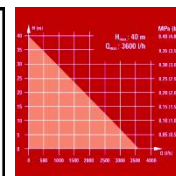

Logistic Data

- Product weight	9.5 kg
- Gross weight single packaging	10.75 kg
- Dimensions single packaging	370 x 165 x 285 mm
- Pieces per export carton	1 Pieces
- Gross weight export carton	10.75 kg
- Dimensions export carton	380 x 200 x 280 mm
- Container quantity (20"/40"/40"HC)	1440 | 0 | 0