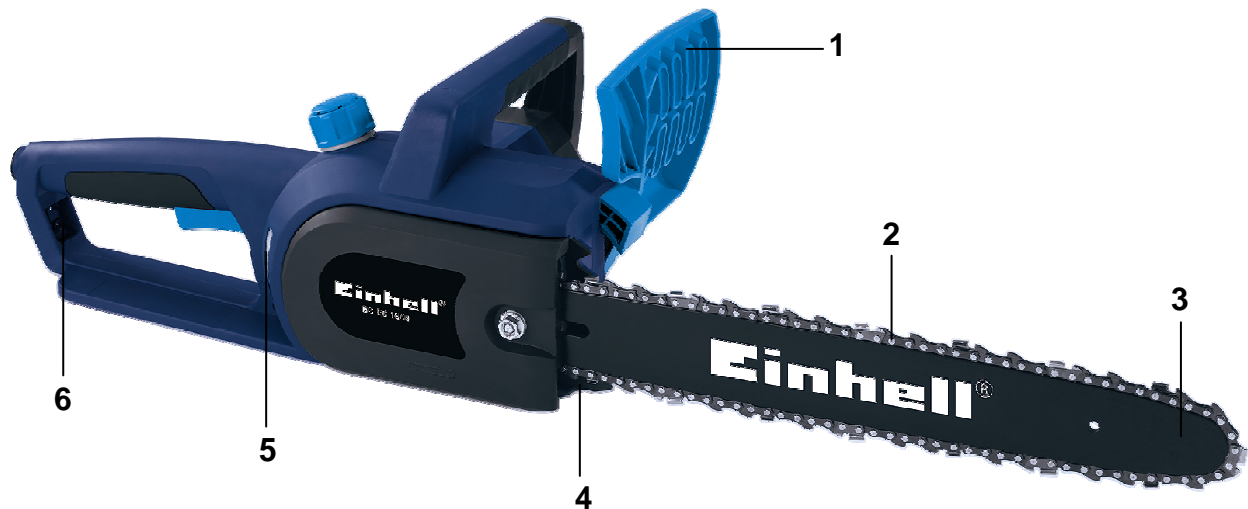

Einhell

BLUE

BG-EC 1840 Electric Chain Saw

Art.-No. 45.015.68

This electric chain saw excels by its high efficiency and optimal work safety. Its ergonomic arrangement of the handle and balanced centre point enables fatigue-free work.

Features

- Kick back protection with mechanical quick -stop chain brake (1)
- Chromium chain with safety chipping teeth (2)
- Chain bar with integrated guide sprocket (3)
- Sturdy stop claws made of metal (4)
- Oil tank with gauge glass (5)
- Cable strain relief (6)
- Automatic chain lubrication
- Protection case

Technical Data

- | | |
|------------------------------|------------------------|
| ■ Mains: | 230 V ~ 50 Hz |
| ■ Power: | 1,800 W |
| ■ Length of bar: | 40 cm |
| ■ Cutting speed: | 13.5 m/s |
| ■ Oil tank capacity approx.: | 110 ml |
| ■ Net weight: | 4.5 kg |
| ■ Gross weight: | 5.1 kg |
| ■ Packing dimensions: | 530 x 250 x 210/125 mm |
| ■ Bar code: | 4006825 548426 |
| ■ Sales unit: | 4 pcs |