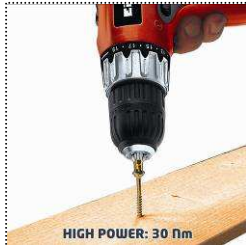

RED

RT-CD 14,4 P

Cordless Drill

Technical Data

- Battery: 14.4 V, 2,000 mAh
- Charging time: approx. 1 hour
- Gearbox: 2 gears
- Idle speed: 0 – 370 / 0 – 1,100 min⁻¹
- Torque: 30 Nm
- Torque setting: 19+1
- Product weight: 1.5 kg

Logistic Information

- Art.-No.: 45.134.60
- Bar code: 4006825 553703
- Packaging: 436 x 305 x 114 mm
- Sales unit: 5 pcs
- Net weight: 4.2 kg
- Gross weight: 4.6 kg

Features

- Quick chuck
- Torque setting
- Right and left turn
- Quick stop
- Electronic speed control
- 2 gears
- Incl. charger
- Incl. additional battery
- Incl. transport and storage case