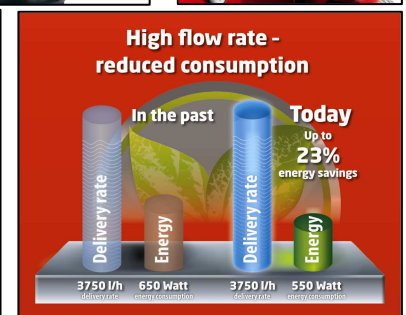

Logistic Data

- Net weight: 12.3 kg
- Gross weight: 16.5 kg
- Packing dimensions: 540 x 345 x 675 mm
- Bar code: 4006825 587265
- Sales Unit: 1 pc