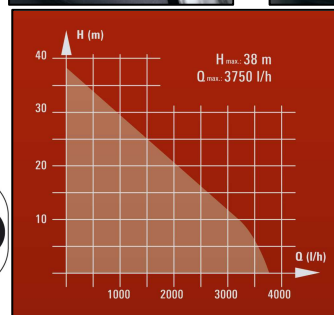

Features

- 3 handles (1)
- Connection for pressure hose (2)
- Vent screw (3)
- Large water filler opening (4)
- Integrated prefilter (5)
- Connection for suction hose (6)
- Water drain plug (7)
- Pressure switch
- Tank 20 ltr. (8)
- Pressure gauge (9)
- On- and Off switch
- Return valve (10)
- Female thread for hose connection made of stainless steel

Technical Data

- Mains: 230 V ~ 50 Hz
- Power: 550 Watt
- Delivery capacity max.: 3,750 l/h
- Delivery height max.: 38 m
- Pressure max.: 3.8 bar
- Suction height max.: 8 m
- Activation pressure approx.: 1.5 bar
- Cut-OFF pressure approx.: 3 bar
- Tank volume: 20 liter
- Water temperature max.: 35°C
- Suction and pressure connection: approx. 33.3 mm (R1) IG
- Product weight: 11.9 kg

Logistic Data

- Net weight: 12.3 kg
- Gross weight: 16.5 kg
- Packing dimensions: 540 x 345 x 675 mm
- Bar code: 4006825 587265
- Sales Unit: 1 pc

As special accessories available:

Suction hose 4 m Einhell Grey	Art.-No.: 41.736.10 Bar code: 4006825 544121	Suction hose 7 m Einhell Grey	Art.-No.: 41.736.45 Bar code: 4006825 549102
Suction hose 7 m Einhell Grey	Art.-No.: 41.736.20 Bar code: 4006825 544138	Suction hose 4 m brass Einhell Grey	Art.-No.: 41.736.30 Bar code: 4006825 549133
Suction hose 4 m Einhell Grey	Art.-No.: 41.736.35 Bar code: 4006825 549058	Suction hose 7 m brass Einhell Grey	Art.-No.: 41.736.40 Bar code: 4006825 549171