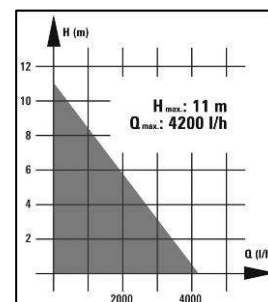

Performance data:

Abbildungen können nicht im Serien-Lieferumfang enthaltenes Zubehör darstellen / Illustrations can contain accessories, which are not included in standard extent of delivery. Abbildungen ähnlich, produktionsbedingte Abweichung vorbehalten / Illustration similar (in design), production-wise modifications reserved.

File: V:\Einhell-AG\TP-BK2013\TLT-Sek\01-Sek-allgemein\Azubi\PA04-I-No-Wechsel-Anpassung-08-2013\Originale Englisch-Vorgaenger-Version\4170303_11021.doc

Erstelldatum/create date: 09.06.2008 09:39:00Aktualisiert/up dated: 28.08.2013