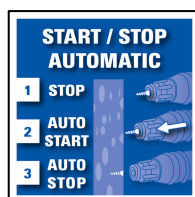

Abbildungen können nicht im Serien-Lieferumfang enthaltenes Zubehör darstellen / Illustrations can contain accessories, which are not included in standard extent of delivery. Abbildungen ähnlich, produktionsbedingte Abweichung vorbehalten / Illustration similar (in design), production-wise modifications reserved.

File: V:\Einhell-AG\TP-BK\2013\TLT-Sek\01-Sek-allgemein\Azubi\PA04-I-No-Wechsel-Anpassung-08-2013\Originale Englisch-Vorgaenger-Version\4259900_11021.doc

Erstelldatum/create date: 09.08.2013 08:58:00Aktualisiert/up dated: 28.08.2013