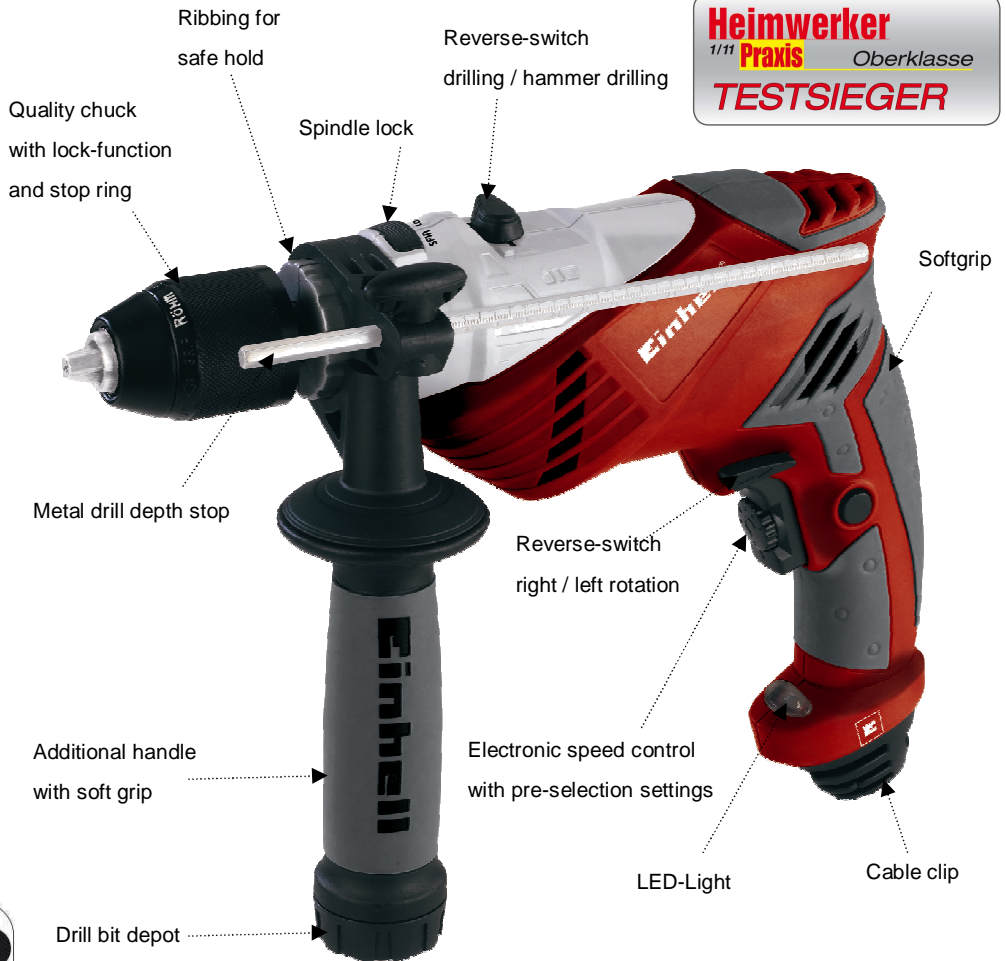

RED

RT-ID 65

Impact Drill

Heimwerker
1/11 **Praxis** Oberklasse
TESTSIEGER**SPINDLE LOCK**

Technical Data

- Mains connection: 230 – 240 V ~ 50 Hz
- Power rating: 650 W
- Gears: 1 – speed gearbox
- Speed: 0 – 3,000 min⁻¹
- Blow rate: 0 – 48,000 min⁻¹
- Drilling capacity: Wood: 25 mm
Concrete: 13 mm
Steel: 10 mm
- Drill chuck: 13 mm
- Main cable length: 3 m
- Product weight: 2.1 kg

Logistic Information

- Art.-No.: 42.597.35
- Bar code: 4006825 565690
- Packaging: 340 x 120 x 348 mm
- Sales unit: 5 pcs
- Net weight: 3.5 kg
- Gross weight: 3.7 kg

Features

- Quality chuck with lock-function
- Spindle lock
- Electronic speed control with pre-selection settings
- Reverse-switch right / left rotation
- Reverse-switch drilling / hammer drilling
- Metal drill depth stop
- Additional handle with soft grip and drill bit depot
- Cable clip for fixation of the wound up cable
- LED light
- Transport and storage case