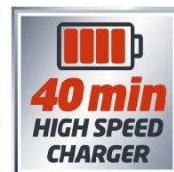

Cordless Impact Screwdriver TE-CI 18/1 Li

- Idle speed 0-2300 min⁻¹
- Type of bit interlock Mechanic locking sleeve
- Max. torque hard 140 Nm
- Number of accumulators 1 STK

Logistic Data

- Product weight 0 kg
- Gross weight single packaging 0 kg
- Dimensions single packaging 445 x 235 x 295 mm
- Pieces per export carton 2 Pieces
- Gross weight export carton 13 kg
- Dimensions export carton 495 x 465 x 315 mm
- Container quantity (20"/40"/40"HC) 772 | 1544