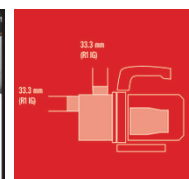

## DRAFT

**Garden Pump Kit**  
**GC-GP 1046 N Set**  
**Item No.: 4171528**

Ident No.: 21010

Bar Code: 4006825654196

The Einhell GC-GP 1046 N garden pump set with On/Off switch and a 1,000 W motor delivers a rate up to 4,600 liters per hour. Its electric motor is fitted with a thermal overload cut-out. The pump comes with a high-grade INOX stainless steel pump housing and sturdy metal threads on the intake and delivery side. A high-quality ceramic-and-rubber mechanical seal stands for a long service life. A separate water filler screw makes starting up easy, and with the water drain screw you will have no problems in draining off any residual water. There is a carrying-handle on the housing which makes it easy to move the pump, and the sturdy pump foot with holes is easy to fasten. Incl. 4m suction hose and adapter for garden hoses.

## Technical Data

- Mains supply	230 V   50 Hz
- Power	1000 W
- Max. delivery capacity	4600 L/h
- Max. delivery height	45 m
- Max. pressure	4.5 bar
- Max. suction height	7 m
- Max. water temperature	35 °C
- Suction connection	33,3mm (R1 IG)
- Pressure connection	33,3mm (R1 IG)
- Power cord	150 cm   H07RN-F