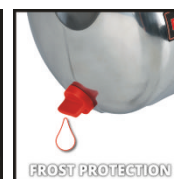

Technical Data

- Mains supply	230 V | 50 Hz
- Power	1000 W
- Max. delivery capacity	4600 L/h
- Max. delivery height	45 m
- Max. pressure	4.5 bar
- Max. suction height	7 m
- Max. water temperature	35 °C
- Suction connection	33,3mm (R1 IG)
- Pressure connection	33,3mm (R1 IG)
- Power cord	150 cm | H07RN-F