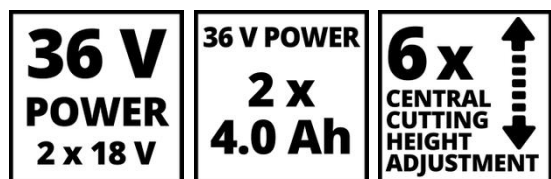

Logistic Data

- Gross weight (kg)	20.98
- Product weight (kg)	16.75
- Dimensions single packaging	903 x 474 x 419 mm
- Pieces per export carton	1 Pieces
- Gross weight export carton	20.98 kg
- Dimensions export carton	910 x 470 x 420 mm
- Container quantity (20"/40"/40"HC)	150 | 315 | 378