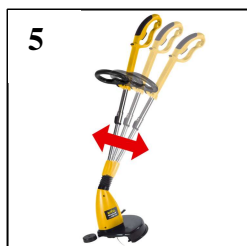

Lawn Trimmer ERT 550/1 V

Art.-No. **34.015.82**

Bar code: 4006825508826

Sales unit: 4 pcs

For grass cutting in the garden in areas which are hard to reach like fences, walls, under bushes – all zones which cannot be reached by the normal lawn mower or where the grass is already too high. With its sturdy motor of 550 watts the lawn trimmer is a practical helper in the garden. The rotating nylon thread cuts as clean as a knife.

Features:

- Sturdy universal motor
- Housing and adjustable additional handle made of impact resistant high quality plastics
- Cable strain relief (1)
- Engine head turnable to 180 ° for easy cuts on vertical areas (2)
- Comfortable twin-hand operation due to the adjustable additional handle (3)
- Guidance handle 5 times height adjustable (4)
- Engine head triple tiltable (5)
- **Double line cutting feature (6)**
- **Automatic line feed (6)**
- Guide roller (7)

Technical data:

- | | |
|-------------------------|--------------------|
| - Motor: | 230 V ~ 50 Hz |
| - Power: | 550 W |
| - Cutting circle: | 300 mm |
| - Nylon cutting thread: | 1,2 mm Ø |
| - Thread length: | 10 m |
| - Net weight: | 3.3 kg |
| - Gross weight: | 4 kg |
| - Packing dimensions: | 980 x 250 x 125 mm |

As special accessory available:

Spare thread

Nylon thread: Ø 1,2 mm, Length: 10 m, Contents: 1 pc

Art.-No.: **34.051.28**

Bar code: 4006825345988