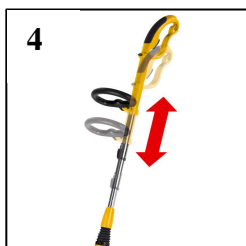

Lawn Trimmer ERT 550/1 V

Art.-No. **34.015.82**

Bar code: 4006825508826

Sales unit: 4 pcs

For grass cutting in the garden in areas which are hard to reach like fences, walls, under bushes – all zones which cannot be reached by the normal lawn mower or where the grass is already too high. With its sturdy motor of 550 watts the lawn trimmer is a practical helper in the garden. The rotating nylon thread cuts as clean as a knife.

Features:

- Sturdy universal motor
- Housing and adjustable additional handle made of impact resistant high quality plastics
- Cable strain relief (1)
- Engine head turnable to 180 ° for easy cuts on vertical areas (2)
- Comfortable twin-hand operation due to the adjustable additional handle (3)
- Guidance handle 5 times height adjustable (4)
- Engine head triple tiltable (5)
- **Double line cutting feature (6)**
- **Automatic line feed (6)**
- Guide roller (7)

Technical data:

- | | |
|-------------------------|--------------------|
| - Motor: | 230 V ~ 50 Hz |
| - Power: | 550 W |
| - Cutting circle: | 300 mm |
| - Nylon cutting thread: | 1,2 mm Ø |
| - Thread length: | 10 m |
| - Net weight: | 3.3 kg |
| - Gross weight: | 4 kg |
| - Packing dimensions: | 980 x 250 x 125 mm |

As special accessory available:

Spare thread

Nylon thread: Ø 1,2 mm, Length: 10 m, Contents: 1 pc

Art.-No.: **34.051.28**

Bar code: 4006825345988