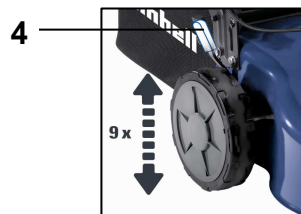

Logistic Data

- Net weight: 32.6 kg
- Gross weight: 35.5 kg
- Packing dimensions: 770 x 440 x 550 mm
- Bar code: 4006825 577389
- Sales unit: 1 pc