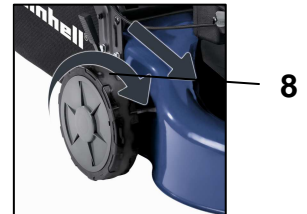

Logistic Data

- Net weight: 32.6 kg
- Gross weight: 35.5 kg
- Packing dimensions: 770 x 440 x 550 mm
- Bar code: 4006825 577389
- Sales unit: 1 pc