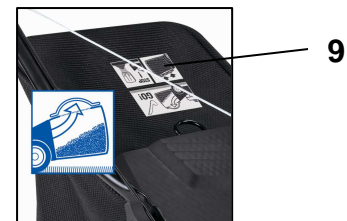

Logistic Data

- Net weight: 32.6 kg
- Gross weight: 35.5 kg
- Packing dimensions: 770 x 440 x 550 mm
- Bar code: 4006825 577389
- Sales unit: 1 pc