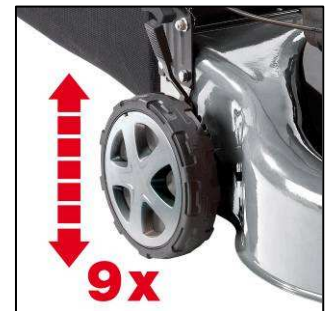

RPM 46/1 S-SE

Petrol lawn mower

Art.-No. 34.024.10

Features

- Ergonomically, fold-away guidance bar (1)
- 1 cylinder, 4-stroke motor (2)
- Shapely, backed-enable sheet steel housing (3)
- Central cutting height settings (4)
- Height adjustable guidance bar (5)
- Hard-wearing textile grass collection bin with large volume (6)
- Starting linkage on the guidance bar (7)
- Full crank shaft
- Detachable rear wheel drive
- Recommended for surfaces up to 1,400 m²

Technical Data

- Motor: 1 cylinder, 4-stroke motor, 139 ccm
- Motor Power: **2.45 kW** (3.3 HP) with 2,850 rpm
- Fuel: gasoline
- Tank volume: 1.2 liter
- Motor oil quantity: 0.6 liter
- Cutting width: 46 cm
- Central-cutting height settings: 9-fold (22 – 87 mm)
- Ignition: contact free (start with rope pulling)
- Volume of collection bin: 53 liter
- Product weight: 34.0 kg

Logistic Data

- Net weight: 34.5 kg
- Gross weight: 37 kg
- Packing dimensions: 770 x 440 x 550 mm
- Bar code: 4006825 570137
- Sales unit: 1 pc

As special accessory available:

Spare knife
Einhell Grey

Art.-No.: 34.057.55
Bar code: 4006825572667