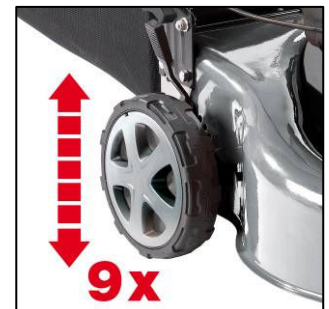

Logistic Data

- Net weight: 32.9 kg
- Gross weight: 36.3 kg
- Packing dimensions: 765 x 550 x 440 mm
- Bar code: 4006825 570137
- Sales unit: 1 pc