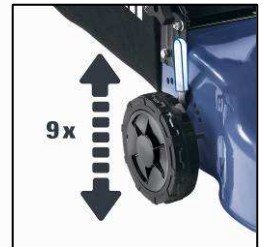

Einhell

BLUE

BG-PM 46 B&S Petrol Lawn Mower

Art.-No. 34.024.60

Features

- Ergonomically, fold-away guidance bar (1)
- B&S motor, 1 cylinder, 4-stroke motor (2)
- Shapely, backed-enable sheet steel housing (3)
- Central cutting height settings (4)
- Height adjustable guidance bar (5)
- Hard-wearing textile grass collection bin with large volume (6)
- Starting linkage on the guidance bar (7)
- Full-crankshaft
- Recommended for surfaces up to 1,200 m²

Technical Data

- Motor: 1 cylinder, 4-stroke motor, 148 ccm
- Power: **1.88 kW** (2.6 HP) with 2,950 rpm
- Fuel: gasoline, E10 qualified
- Tank volume: 0.8 liter
- Motor oil quantity: 0.6 liter
- Cutting width: 46 cm
- Central-cutting height settings: 9-fold
- Ignition: contact free (start with rope pulling)
- Volume of collection bin: 48 liter
- Product weight: 24.0 kg

Logistic Data

- Net weight: 24.5 kg
- Gross weight: 27.0 kg
- Packing dimensions: 770 x 415 x 550 mm
- Bar code: 4006825 570199
- Sales unit: 1 pc

As special accessory available:

Spare knife
Einhell Grey