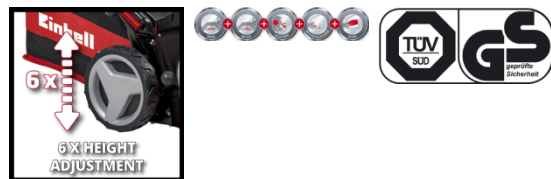

Logistic Data

- Product weight	36.8 kg
- Gross weight single packaging	42.1 kg
- Dimensions single packaging	950 x 600 x 460 mm
- Pieces per export carton	1 Pieces
- Dimensions export carton	950 x 600 x 460 mm
- Container quantity (20"/40"/40"HC)	105 | 215 | 0