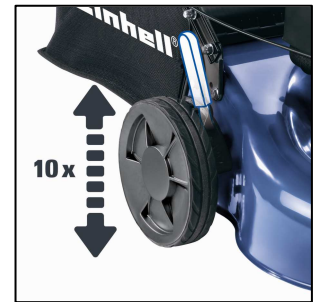

Logistic Data

■ Net weight:	31,45 kg
■ Gross weight:	35 kg
■ Packing dimensions:	760 x 440 x 570 mm
■ Bar code:	4006825572438
■ Sales unit:	1 pc