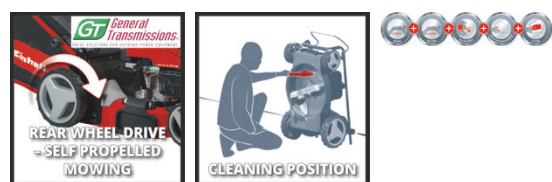

Technical Data

- Engine	four-stroke, air cooled
- Engine displacement	173 cm³
- Power	2.8 kW
- Working speed	2850 min⁻¹
- Capacity of fuel tank	1.2 L
- Cutting width	52 cm
- Cutting height adjustment	6 settings | 25-70 mm | central
- Capacity of catch bag	80 L
- Wheel diameter front	200 mm
- Wheel diameter rear	280 mm