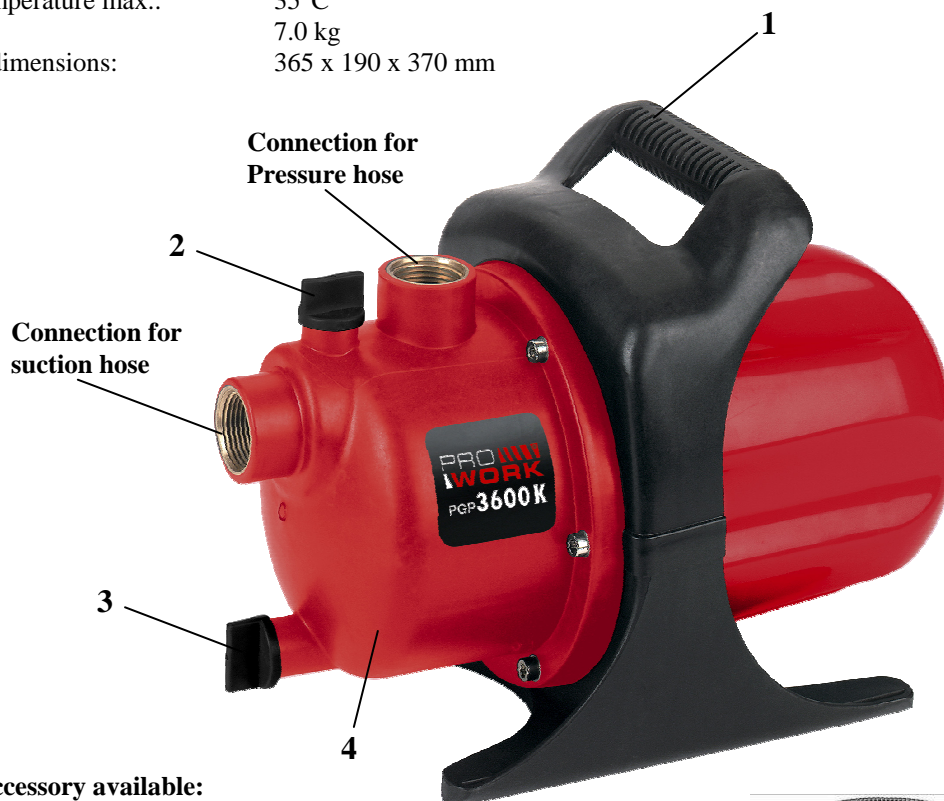

Garden pump PGP 3600 K

Art.-No.: **41.801.10**

Bar Code: 4006825513189

Sales unit: **3 pcs**

The smartly designed garden pump is extremely silent and therefore very suitable for use in living quarters, i.e. for supply of water for the house, for weekend chalets or hunting lodges or the nearby garden. The pump housing consists of impact resistant plastics, therefore not rusty colouring of the water. Powered by a strong asynchronous motor with thermal protection device.

Features: handle (1), water filler screw (2), water drain plug (3), plastic - pump housing (4)

Technical data:

- Mains:	230V ~ 50Hz
- Power:	600 watts
- Delivery capacity max.:	3600 l/h
- Delivery height max.:	32 m
- Pressure max.:	3,2 bar
- Suction height max.:	8 m
- Pressure- and suction connection:	R 1"
- Water temperature max.:	35°C
- Weight:	7.0 kg
- Packing dimensions:	365 x 190 x 370 mm

Performance data:

Delivery height	Delivery capacity
10 m	2.650 l/h
20 m	1.500 l/h
30 m	300 l/h

As special accessory available:

Suction hose length 7 m

Art.-No.: **41.737.07**

Bar-code: 4006825412468

Suction hose length 4 m