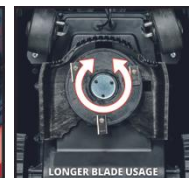

Technical Data

- Power	18 V
- Battery	18 V 0 mAh Li-Ion
- Cutting width	18 cm
- Slope	35 %
- Cutting height adjustment	20 mm - 60 mm
- Recommended area	800 m ²
- Perimeter wire	180 m
- Hooks	250 Pieces
- Spare blades	3
- Connecting clamps	4 Pieces