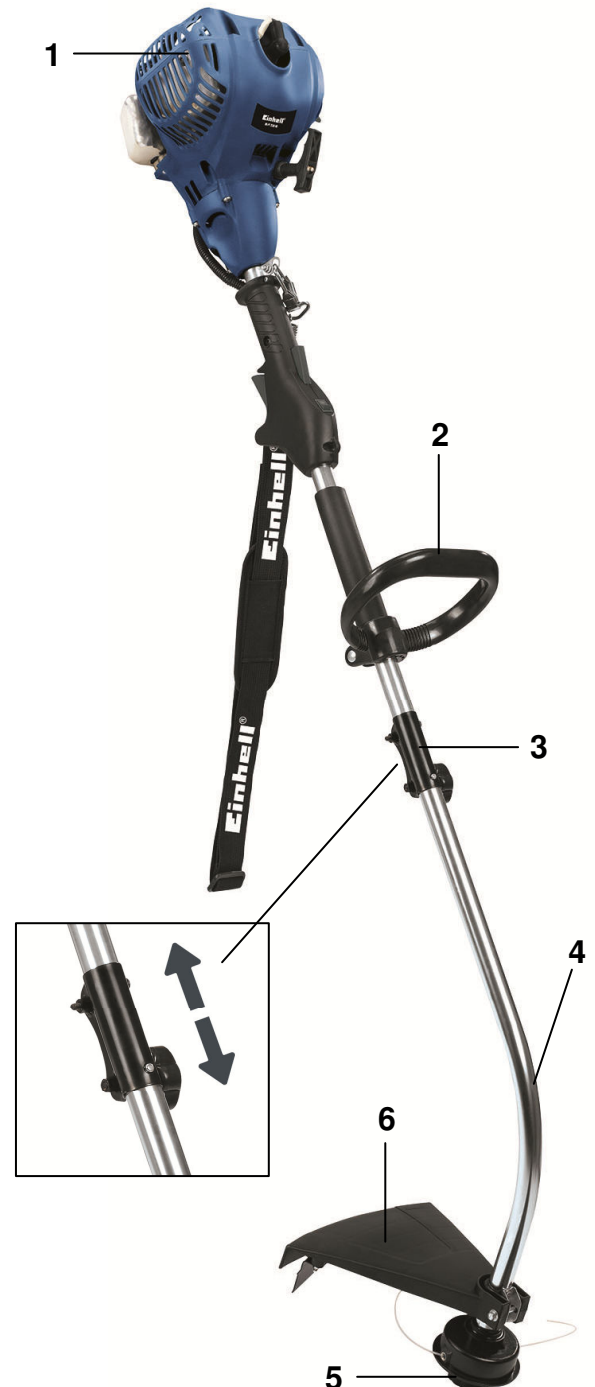

Einhell

BLUE

BG-PT 2538 AS Petrol Lawn Trimmer

Art.-No. 34.018.65

The high-powerful petrol lawn trimmer is designed for easy operation and maintenance. It is ideal for all trimming job near trees, paths and steps throughout the garden. An easy disassembling in two parts for easily installation and space-saving storage.

Features

- Low vibrating 2-stroke engine (1)
- Continuously adjustable additional handle for easy and accurate guidance (2)
- Split shaft for an easy assembling and transport (3)
- Angled alu guidance bar for fatigue-free working (4)
- Twin line thread spool with tip-automatic system, replaceable without tools (5)
- Large thread guard (6)
- Centrifugal clutch for cutting attachment
- Quick Start System: well reachable primer (manual fuel pump), electronic ignition and auto choke for quick and easy starting

Technical Data

- Power: **0.75 kW (1 HP)**
- Motor: 2-stroke
- Capacity: 25.4 ccm
- Cutting width double line: 38 cm
- Thread-Ø: 2 mm
- Thread length: 4 m
- Petrol tank volume: 0.45 l
- Product weight: 5.78 kg

As special accessory available:

- Spare thread spool Art.-No.: 34.052.20
Einhell Grey Bar code: 4006825558975