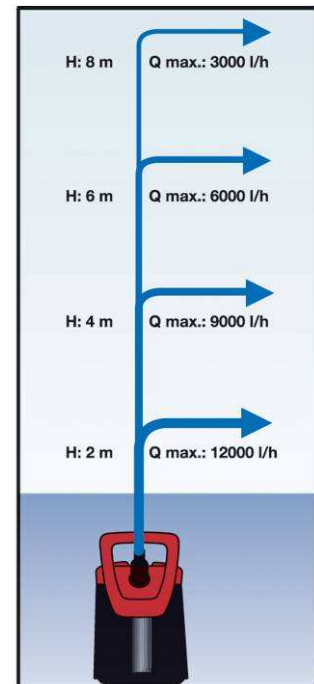

This pump is ideal for emptying flooded basements, tanks and containers, etc. The integrated float switch controls the ON/OFF functions of the pump. **For clearing shallow fluid levels (up to 4mm)** the float switch can be fastened in continuous operation position.

PVFP 750 Low Level Submersible Pump

Logistic Information:

Type:	PVFP 750	Sales unit:	4 pcs
Art. No.:	41.706.61	20":	1536 pcs
Ident. No.:	01016	40":	3192 pcs
Bar Code	4006825 534870	40" HC:	-- pcs
Packing:	240 x 190 x 340 mm	Weight:	6.9 kgs (gross)

Features:

- Change-over switch for automatic and continuous operation
- Integrated float switch
- Carrying handle
- Universal connection 1 1/4" male thread
- Integrated cable reel

Technical Data:

- Mains: 230 V ~ 50 Hz
- Power: 750 watts
- Delivery capacity max.: 15,000 l/h
- Delivery height max.: 10 m
- Pressure max.: 1 bar
- Immersion depth max.: 5 m
- Water temperature: max. 35 °C
- Main cable: 10m H07RN-F
- Hose connection: 1 1/4" male thread
- Immersion min.: 4 mm