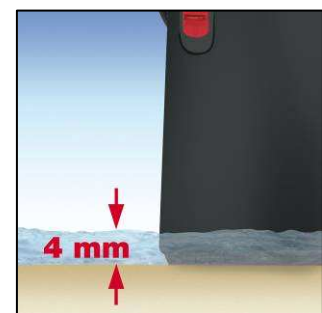

This pump is ideal for emptying flooded basements, tanks and containers, etc. The integrated float switch controls the ON/OFF functions of the pump. **For clearing shallow fluid levels (up to 4mm)** the float switch can be fastened in continuous operation position.

Features:

- Change-over switch for automatic and continuous operation
- Integrated float switch
- Carrying handle
- Universal connection 1 1/4" male thread
- Integrated cable reel

Technical Data:

- Mains: 230 V ~ 50 Hz
- Power: 750 watts
- Delivery capacity max.: 15,000 l/h
- Delivery height max.: 10 m
- Pressure max.: 1 bar
- Immersion depth max.: 5 m
- Water temperature: max. 35 °C
- Main cable: 10m H07RN-F
- Hose connection: 1 1/4" male thread
- Immersion min.: 4 mm