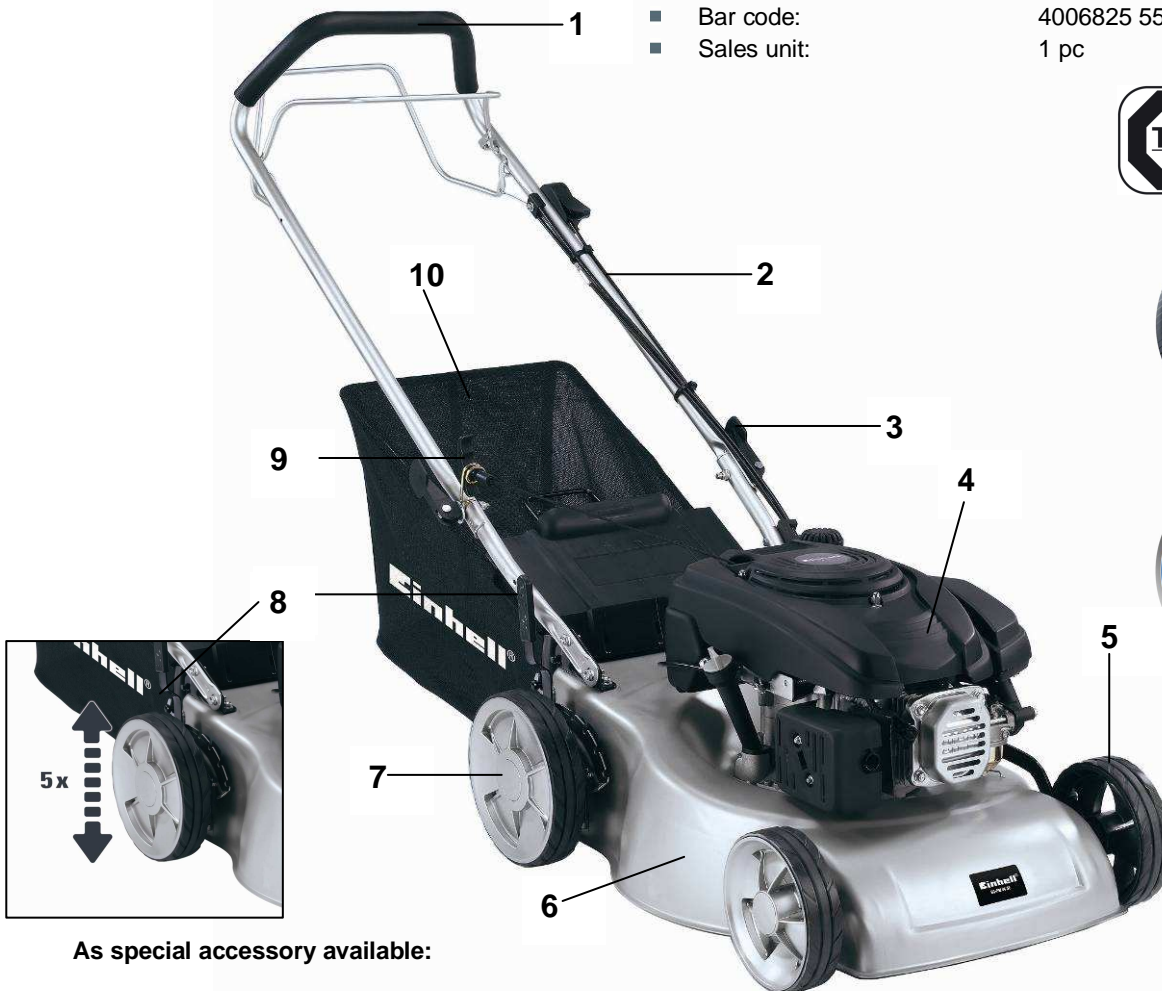

Einhell

BLUE

BG-PM 46 SE Petrol lawn mower

Art.-No. 34.010.48

Features

- Gummed handle (1)
- Ergonomically, fold-away guidance bar (2)
- Quick opening device (3)
- 1 cylinder, 4-stroke motor (4)
- Extensive and intense moulded wheels (5)
- Shapely, backed-enable sheet steel housing (6)
- Ball bearing and driven rear wheel drive (7)
- Central cutting height settings (8)
- Hard-wearing textile grass collection bin with large volume (10)
- Starting linkage on the guidance bar (9)
- Full crank shaft
- Recommended for surfaces up to 1,200 m²

Technical data

- Motor: 1 cylinder, 4-stroke motor, 135 cc
- Motor Power: **2.17 kW** (3.0 HP) with 3,100 rpm
- Fuel: normal petrol (lead-free); E10-qualified
- Tank volume: approx. 1.3 litres
- Motor oil quantity: approx. 0.6 litres (15W 40)
- Cutting width: 46 cm
- Central cutting height settings: 5-fold (from 32 to 70 mm)
- Ignition: contact free (start with rope pulling)
- Volume of collection bin: 60 litres
- Product weight: 35.8 kg

Logistic data

- Net weight: 35.8 kg
- Gross weight: 40.2 kg
- Packing dimensions: 780 x 570 x 460 mm
- Bar code: 4006825 554274
- Sales unit: 1 pc

As special accessory available:

Spare knife

Art.-No.: 34.055.29