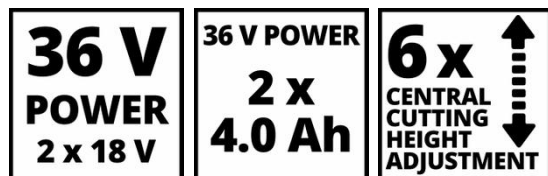

Technical Data

Logistic Data

- Product weight (kg)	18.55
- Gross weight (kg)	22.7
- Dimensions single packaging	837 x 490 x 441 mm
- Pieces per export carton	1 Pieces
- Gross weight export carton	22.7 kg
- Dimensions Export Carton	825 x 480 x 445 mm
- Container quantity (20"/40"/40"HC)	165 | 330 | 390