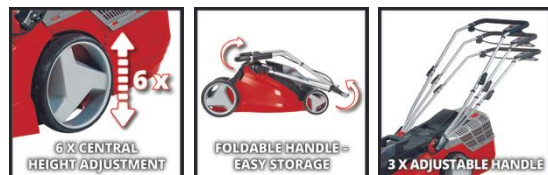

Technical Data

Logistic Data

- Product weight (kg)	18.55
- Gross weight (kg)	22.7
- Dimensions single packaging	837 x 490 x 441 mm
- Pieces per export carton	1 Pieces
- Gross weight export carton	22.7 kg
- Dimensions Export Carton	825 x 480 x 445 mm
- Container quantity (20"/40"/40"HC)	165 | 330 | 390