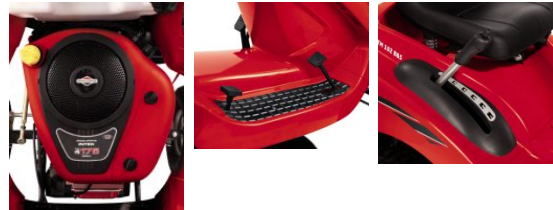

Technical Data

- Brand of engine	Briggs & Stratton engine
- Number of cylinders	1 Pieces
- Engine displacement	500 cm³
- Working speed	2800 min⁻¹
- Power	9.8 kW
- Engine oil	10W-30
- Engine oil capacity	1400ml
- Type of fuel	Petrol
- Capacity of fuel tank	7.5 L
- Ignition	Electrical
- Cutting width	102 cm
- Capacity of catch bag	270 L
- Sound power level LWA	100 dB (A)
- Engine	four-stroke, air cooled
- Front wheels	38.1 cm | Rubber
- Rear wheels	45.72 cm | Rubber