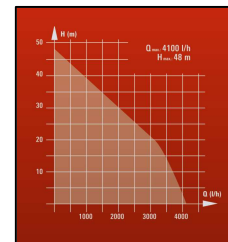

As special accessories available:

Suction hose 4 m Einhell Grey	Art.-No.: 41.736.10 Bar code: 4006825 544121	Suction hose 7 m Einhell Grey	Art.-No.: 41.736.45 Bar code: 4006825 549102
Suction hose 7 m Einhell Grey	Art.-No.: 41.736.20 Bar code: 4006825 544138	Suction hose 4 m brass Einhell Grey	Art.-No.: 41.736.30 Bar code: 4006825 549133
Suction hose 4 m Einhell Grey	Art.-No.: 41.736.35 Bar code: 4006825 549058	Suction hose 7 m brass Einhell Grey	Art.-No.: 41.736.40 Bar code: 4006825 549171