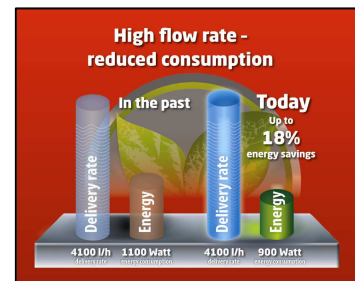

Logistic Data

- Net weight: 12.2 kg
- Gross weight: 14.0 kg
- Packing dimensions: 630 x 255 x 310 mm
- Bar code: 4006825 587289
- Sales Unit: 1 pc