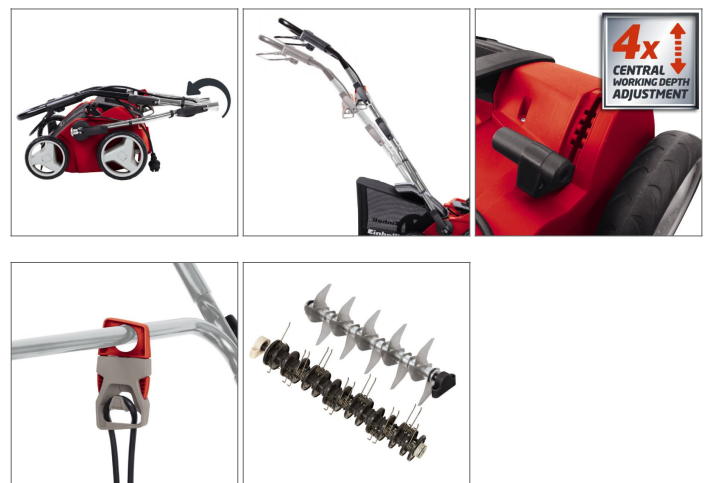

Einhell

EXPERT

GE-SA 1640

Electric Scarifier-Lawn Aerat.

Art.-No.: 3420590

Ident-No.: 11013

Features

- Powerful series-wound motor
- Combination tool: scarifier and aerator
- Ball-bearing spike drum with 20 stainless steel blades
- Ball-bearing aerator roller with 30 claws
- Height-adjustable and folding long handle
- Central depth adjustment, 4 levels, with parking position
- Wide wheels exert less stress on the lawn
- Large catch bag 48 l
- Impact-resistant plastic housing
- Quick fasteners
- Carry handle
- Recommended for lawn areas up to 800 m²

Technical Data

• Mains supply	230 V 50 Hz
• Power	1600 W
• Working width	400 mm
• Number of knives	20 Pieces
• Number of claws	30 Pieces
• Wheel diameter front	220 mm
• Wheel diameter rear	175 mm
• Capacity of catch bag	48 L
• Working depth	4 settings 12 mm