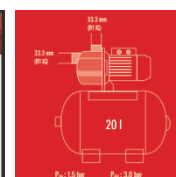

Einhell

CLASSIC

Water Works

GC-WW 6036

Item No.: 4173118

Ident No.: 11029

Bar Code: 4006825623574

The GC-WW 6036 domestic waterworks enables clear water to be delivered from reservoirs, wells and shafts for use in irrigation systems, washing equipment, toilet flush systems and much more besides. Its robust 600 W motor delivers up to 3,600 liters of water per hour.

Features & Benefits

- Complete with pressure switch for automatic control
- Integrated pressure gauge
- Tank 20 l
- Separate water filler screw for easy starting
- Water drain screw for easy draining of residual water
- Permanent water supply (house/garden) with constant pressure
- Sturdy feet including holes for ground/floor anchoring

Technical Data

- Mains supply	230 V | 50 Hz
- Power	600 W
- Max. delivery capacity	3600 L/h
- Max. delivery height / - pressure	40 m / 4 bar
- Max. suction height	8 m
- Max. water temperature	35 °C
- Max. activation pressure	1.5 bar
- Max. cut off pressure	3 bar
- Suction connection	33,3mm (R1 IG)
- Pressure connection	33,3mm (R1 IG)
- Tank volume	20 L
- Power cord	1.5 m | H07RN-F

Logistic Data

- Product weight	12.12 kg
- Gross weight single packaging	14.6 kg
- Dimensions single packaging	480 x 300 x 523 mm
- Pieces per export carton	1 Pieces
- Gross weight export carton	14.6 kg
- Dimensions export carton	480 x 300 x 523 mm
- Container quantity (20"/40"/40"HC)	365 | 730