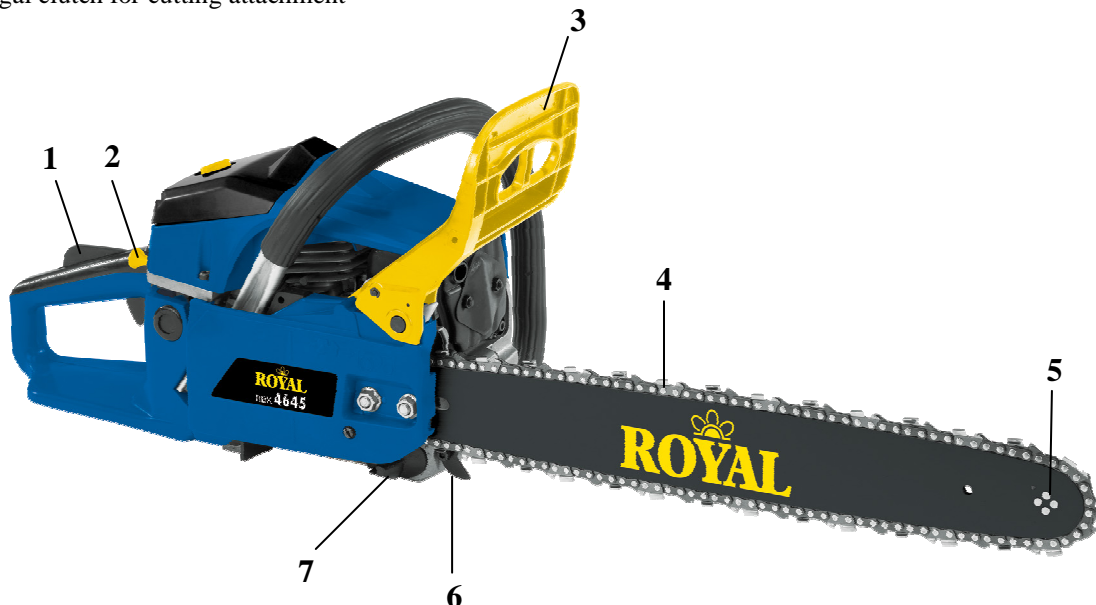

## Petrol chain saw RBK 4645

Art.-No.: **45.013.90**

Bar code: 4006825551808

Sales unit: 1 pc

*Semi-professional saw for the ambitious do-it-yourselfer.*

Robust but nevertheless a handy petrol chain saw for universal use. Ideal for felling, clearing of underbrush and debranching of trees. The ergonomic design of the handles and the anti-vibrations system warrant a lasting fatigueless job.

### Features:

- Safety trigger (1)
- Electronic ignition – for quick and easy starting (2)
- Chain brake / hand guard – stops the chain within a few milliseconds in case of kickback (3)
- High-quality components: rail and quality-CARLTON-chain (4)
- Sprocket tip bar (5)
- Large claw stop (6)
- Carburetor from **WALBRO**
- Chain catch – prevents from risks of chain jumping off cutter rail (7)
- Anti-vibration design – cushions shocks and reduces user fatigue
- Automatic lubrication of cutter rail and chain
- Full crank shaft
- Centrifugal clutch for cutting attachment

### Technical data:

- Displacement: 46 ccm
- Chain oil capacity: 260 ml
- Fuel capacity: 550 ml
- Sword length: 45 cm
- Cutting speed: 16 m/s
- Power: **2 kW / 2.7 HP (PS)**
- Cutting length: 43 cm
- Weight net: 7 kg
- Weight gross: 7.5 kg
- Packing dimensions: 480 x 300 x 260 mm