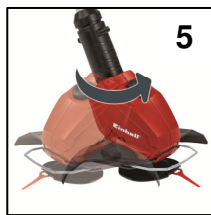

Einhell

RED

RG-CT 18/1 Li Cordless Grass Trimmer

Art.-No. 34.111.50

Features

- Safety lock-off (1)
- Infinitely adjustable second handle (2)
- Integrated tray in second handle for 20 knives (3)
- Telescopic long handle, infinitely adjustable up to 35 cm (4)
- The motor head can be rotated through +/- 90° to enable you to cut alongside vertical surfaces and the edges of the lawn with ease (5)
- Motor head can be adjusted to 5 angles (6)
- Flowerguard (7)
- Lithium-Ion replaceable battery 18 V / 1,500 mAh (8)
- ON/OFF switch (9)
- Charger
- 20 pcs knives included
- Softgrip

Technical Data

- Li-Ion battery: 18 V / 1,500 mAh
- Charging time: 2 hours
- Rotation speed: 8.500 rpm
- Operating time max.: approx.. 40 min
- Cutting circle: 240 mm
- Product weight: 2.2 kg

Logistic Information

- Net weight: 2.5 kg
- Gross weight: 3.0 kg
- Packaging: 960 x 190 x 110 mm
- Bar code: 4006825 577549
- Sales unit: 4 pcs

As special accessories available:

Spare bar Art.-No.: 34.057.30
Einhell Grey Bar code: 4006825 560404