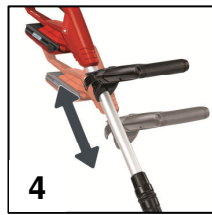

Einhell

RED

RG-CT 18/1 Li Cordless Grass Trimmer

Art.-No. 34.111.50

Features

- Safety lock-off (1)
- Infinitely adjustable second handle (2)
- Integrated tray in second handle for 20 knives (3)
- Telescopic long handle, infinitely adjustable up to 35 cm (4)
- The motor head can be rotated through +/- 90° to enable you to cut alongside vertical surfaces and the edges of the lawn with ease (5)
- Motor head can be adjusted to 5 angles (6)
- Flowerguard (7)
- Lithium-Ion replaceable battery 18 V / 1,500 mAh (8)
- ON/OFF switch (9)
- Charger
- 20 pcs knives included
- Softgrip

Technical Data

- Li-Ion battery: 18 V / 1,500 mAh
- Charging time: 2 hours
- Rotation speed: 8.500 rpm
- Operating time max.: approx.. 40 min
- Cutting circle: 240 mm
- Product weight: 2.2 kg

Logistic Information

- Net weight: 2.5 kg
- Gross weight: 3.0 kg
- Packaging: 960 x 190 x 110 mm
- Bar code: 4006825 577549
- Sales unit: 4 pcs

As special accessories available:

Spare bar Art.-No.: 34.057.30
Einhell Grey Bar code: 4006825 560404