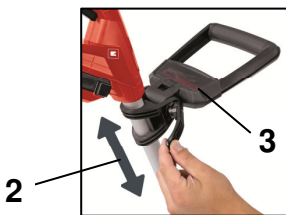

Einhell

RED

RG-CT 18/1 Li Cordless Grass Trimmer

Art.-No. 34.111.50

Features

- Safety lock-off (1)
- Infinitely adjustable second handle (2)
- Integrated tray in second handle for 20 knives (3)
- Telescopic long handle, infinitely adjustable up to 35 cm (4)
- The motor head can be rotated through +/- 90° to enable you to cut alongside vertical surfaces and the edges of the lawn with ease (5)
- Motor head can be adjusted to 5 angles (6)
- Flowerguard (7)
- Lithium-Ion replaceable battery 18 V / 1,500 mAh (8)
- ON/OFF switch (9)
- Charger
- 20 pcs knives included
- Softgrip

Technical Data

- Li-Ion battery: 18 V / 1,500 mAh
- Charging time: 2 hours
- Rotation speed: 8.500 rpm
- Operating time max.: approx.. 40 min
- Cutting circle: 240 mm
- Product weight: 2.2 kg

Logistic Information

- Net weight: 2.5 kg
- Gross weight: 3.0 kg
- Packaging: 960 x 190 x 110 mm
- Bar code: 4006825 577549
- Sales unit: 4 pcs

As special accessories available:

Spare bar Art.-No.: 34.057.30
Einhell Grey Bar code: 4006825 560404