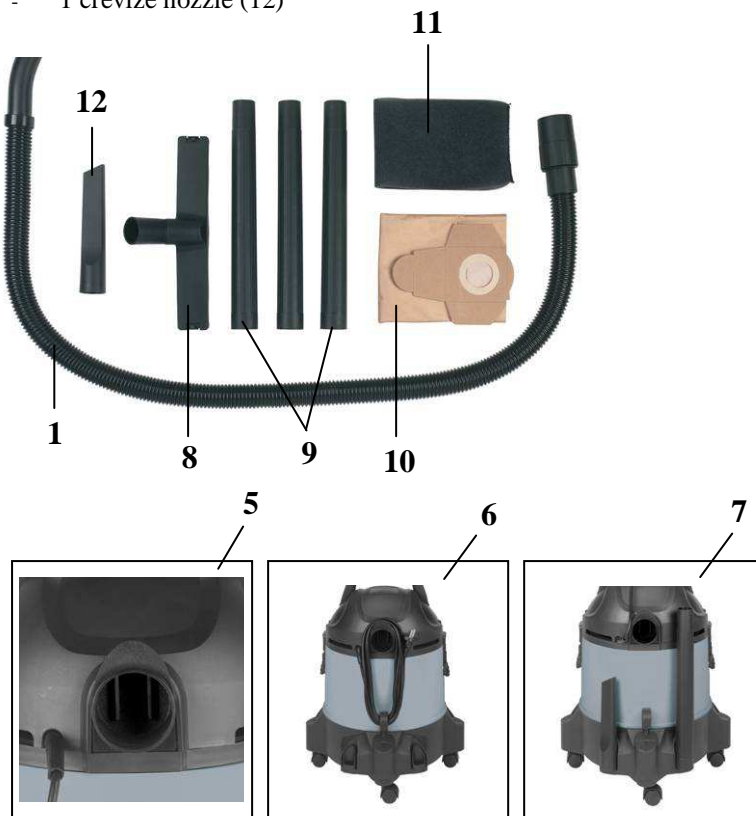

Wet-Dry Vacuum Cleaner DUO T 1250/1

Art.-No.: **23.402.30**

Bar code: 4006825529135

Sales unit: 1 pc

The DUO T 1250/1 is an allround vacuum cleaner. You can clean rough, fine, dry or wet dirt even liquid without any problems. The wet-dry vacuum cleaner is switched off automatically due to a protection float switch when liquid is suctioned.

Features:

- 36 mm tube system (1)
- Carrying handle (2)
- 20 l plastic vessel (3)
- 4 pcs castors (4)
- Blow adapter (5)
- Cable bracket (6)
- Accessory bracket (7)

Technical data:

- Mains voltage: 230 V ~ 50 Hz
- Input power: 1250 watts
- Length of suction pipe: 1.5 m
- Vessel capacity: 20 l
- Weight: 6.8 kg
- Packing dimension: 330 x 330 x 440 mm

Standard accessory:

- 1 suction hose Ø 36 mm (1)
- 1 large suction nozzle (8)
- 3 extension pipes Ø 36 mm (9)
- 1 dust collection bin (10)
- 1 foam filter (11)
- 1 crevice nozzle (12)

Abbildungen können nicht im Serien-Lieferumfang enthaltenes Zubehör darstellen / Illustrations can contain accessories, which are not included in standard extent of delivery.