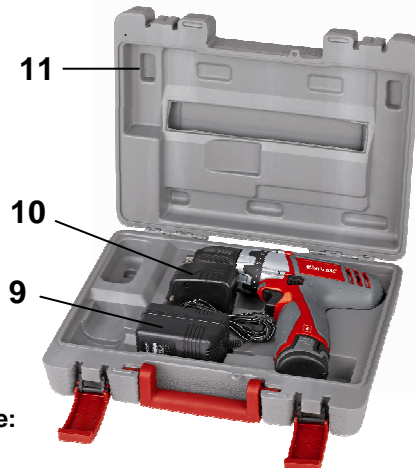

Einhell

RED

RT-CD 10,8 Li Cordless Drill

Art.-No. 45.131.85

Features

- Single-sleeve quick chuck (1)
- Automatic spindle stop
- Quick-Stop
- 18-step torque selector (2)
- 2 gears (3)
- Right/ left turn (4)
- Soft handle (5)
- Li-Ion quality battery (6)
- Idle speed electronic (7)
- LED-Light (8)
- Sturdy metal gearing

Standard accessories

- 3 hours charger (9)
- Charging adapter (10)
- Transport- and storage case (11)

Technical Data

- Battery type: Li-Ion
- Voltage supply: 10.8 V d. c.
- Battery capacity: 1,500 mAh
- Idle speed: 1st gear: 0 – 350 min⁻¹
2nd gear: 0 – 1,200 min⁻¹
- Torque setting: 17 + 1
- Charging time: approx. 3 hours
- Torque: 25 Nm
- Product weight: 0.8 kg

Logistic Data

- Net weight: 2.4 kg
- Gross weight: 2.5 kg
- Packing dimensions: 330 x 95 x 265 mm
- Bar code: 4006825 575361
- Sales unit: 5 pcs

As special accessory available:

Bit-Set, 23 pcs

Art.-No.: 42.580.73

Bar code: 4006825 573268

ETM TESTMAGAZIN · URTEIL	
Einhell RT-CD 10,8 Li	
GUT	83,7 %
Akku-Bohrschrauber im Einzeltest	04/2011