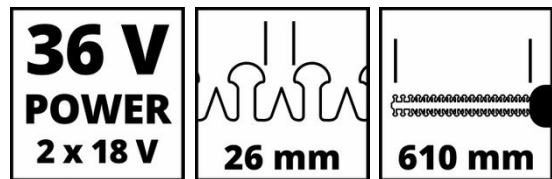

Technical Data

- Blade length 670 mm
- Cutting length 610 mm
- Spacing between teeth 26 mm
- Cuts per minute 2400 min⁻¹

Logistic Data

- Product weight 2.8 kg
- Gross weight single packaging 4.25 kg
- Dimensions single packaging 1100 x 233 x 148 mm
- Pieces per export carton 4 Pieces
- Gross weight export carton 18.5 kg
- Dimensions Export Carton 1110 x 475 x 225 mm
- Container quantity (20"/40"/40"HC) 864 | 1728 | 2112