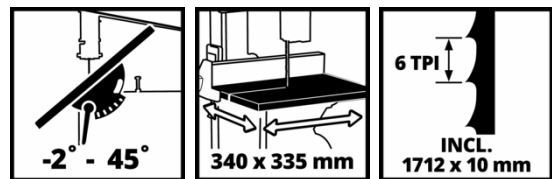

Logistic Data

- Product weight	24.59 kg
- Gross weight single packaging	28.41 kg
- Dimensions single packaging	890 x 375 x 477 mm
- Pieces per export carton	1 Pieces
- Gross weight export carton	28.41 kg
- Dimensions export carton	890 x 375 x 477 mm
- Container quantity (20"/40"/40"HC)	144 | 312 | 390