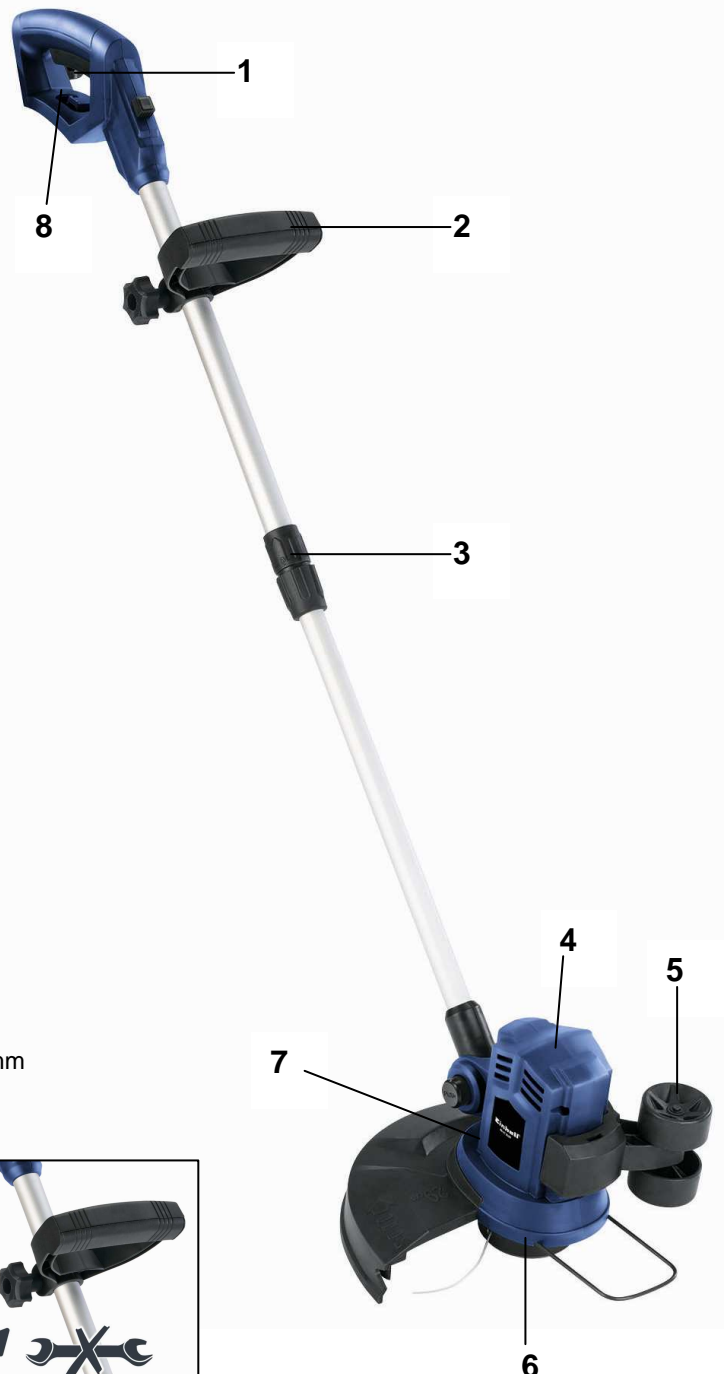

## BG-ET 5529 Electric Lawn Trimmer

Art.-No. 34.015.40

### Features

- Sturdy universal motor
- Housing and additional handle made of impact resistant high quality plastics
- ON/Off switch (1)
- Comfortable twin-hand operation due to the additional handle (2)
- Guidance handle continuously telescopically (3)
- Engine head 4-tiltable (4)
- Guide roller (5)
- Double line cutting feature
- Semi-automatic thread adjusting (6)
- Engine head turnable by 90° and 180° for easy cuts on vertical areas (7)
- Cable strain relief (8)

### Technical Data

- |                    |               |
|--------------------|---------------|
| ■ Mains:           | 230 V ~ 50 Hz |
| ■ Power:           | 550 W         |
| ■ Cutting circle : | 290 mm        |
| ■ Rotations:       | 10,500 rpm    |
| ■ Nylon thread:    | Ø 1.4 mm      |
| ■ Thread length:   | 10 m          |
| ■ Product weight:  | 2.3 kg        |

### As special accessory available:

**Spare thread spool**  
Einhell Grey

Art.-No.: 34.050.70  
Bar code: 4006825572933