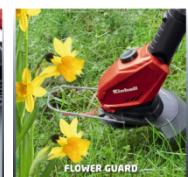

Einhell

EXPERT Plus

POWER X CHANGE

GE-CT 18 Li - Solo Cordless Lawn Trimmer

Item No.: 3411172

Ident No.: 11036

Bar Code: 4006825588255

The GE-CT 18 Li Solo cordless grass trimmer is a powerful tool which helps you keep your lawn looking immaculate in those places which cannot be reached by a lawn mower. Thanks to its low weight and handy size the tool provides good service for the trimming of large grounds and allotments where there is no connection to the electric power grid.

Features

- Member of the Power X-Change family, 1x18V batteries necessary
- Infinitely adjustable second handle
- Telescopic long handle, infinitely adjustable
- Motor head rotateable +/- 90° for vertical surfaces + lawn edges
- Motor head can be tilted to 5 settings
- Flower guard
- Compartment for 20 blades integrated in second handle
- Incl. 20 plastic blades
- Soft grip
- Supplied without battery and charger (available separately)

ADDITIONAL HANDLE

STORAGE BOX

FLOWER GUARD

Available as special accessories

Ersatzmesser-Set BG-CT 18 Li
Rasentrimmer-Zubehör
Item No.: 3405730
Bar Code: 4006825560404
Einhell Grey

18V 30min Power-X-Change
Power Tools Accessory
Item No.: 4512011
Bar Code: 4006825587029
Einhell Accessory