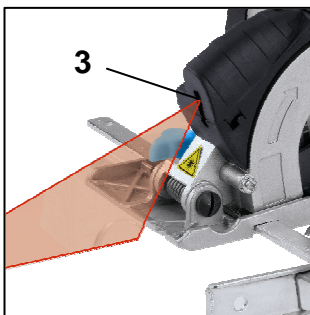

Einhell

BLUE

BT-CS 860 Kit Mini Circular Saw Set

Art.-No. 43.309.80

Features

- Continuously adjustable cutting depth (1)
- Dust extraction adapter
- Saw shoe made of aluminium (2)
- Laser (3)
- Overload protection (4)
- Softgrip

Standard accessories

- 2 x diamond cutting discs
Ø 85 mm x Ø 10 mm for tiles (5)
- 2 x HSS saw blade
Ø 85 x Ø 10 mm x 1.6 mm, T 80 for wood (6)
- 2 x TCT saw blade
Ø 85 x Ø 10 mm x 1.6 mm, T 20 for wood
and plastics (7)
- Tool for saw blade change
- Parallel guide (8)
- Transport and storage case (9)
- Additional carrying bag (10)

Technical Data

- Mains: 230 – 240 V ~ 50 Hz
- Power: 450 W
- Idle speed: 6,000 min⁻¹
- Cutting depth: max. 23 mm
- Saw blade center hole: Ø 10 mm
- Product weight: 2.0 kg

Logistic Data

- Net weight: 3.6 kg
- Gross weight: 3.9 kg
- Packing dimensions: 385 x 170 x 280 mm
- Bar code: 4006825 578997
- Sales unit: 3 pcs