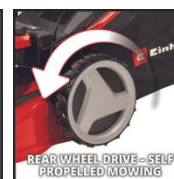

BIG CATCH BAG WITH FILLING LEVEL INDICATOR

FOLDABLE - EASY STORAGE

9x ADJUSTMENT HANDLE BAR

9x HEIGHT ADJUSTMENT

REAR WHEEL DRIVE - SELF PROPELLED MOWING

LOW EMISSION SERIES

Logistic Data

- | | |
|--------------------------------------|--------------------|
| - Product weight | 33.5 kg |
| - Gross weight single packaging | 36.5 kg |
| - Dimensions single packaging | 810 x 560 x 430 mm |
| - Pieces per export carton | 1 Pieces |
| - Dimensions export carton | 830 x 560 x 430 mm |
| - Container quantity (20"/40"/40"HC) | 130 280 336 |